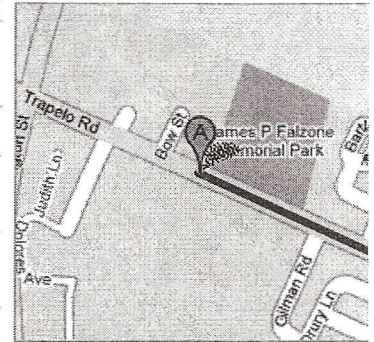

Start **920 Trapelo Rd
Waltham, MA 02452**
End **535 W Roxbury Pkwy
MA 02132**
Travel **11.8 mi – about 33 mins**

Get Google Maps on your phone
Text the word "GMAPS" to 466453

Holy Name School

A 920 Trapelo Rd
Waltham, MA 02452
Drive: 11.8 mi – about 33 mins

- | | | |
|---|--|------------------|
| | 1. Head southeast on Trapelo Rd toward Gilman Rd | 2.7 mi
7 mins |
| → | 2. Turn right at White St | 0.5 mi
1 min |
| | 3. Continue on Waverley Ave | 0.8 mi
2 mins |
| ← | 4. Turn left at Main St/US-20 | 0.5 mi
2 mins |
| → | 5. Turn right at Galen St/RT-16
Continue to follow Galen St | 0.6 mi
2 mins |
| → | 6. Slight right at Washington St | 0.2 mi |
| ← | 7. Slight left toward Centre St | 0.1 mi
1 min |
| → | 8. Slight right at Centre St | 1.9 mi
5 mins |
| ← | 9. Turn left at Beacon St | 0.7 mi
2 mins |
| → | 10. Turn right at Hammond Pond Pkwy | 1.9 mi
5 mins |
| | 11. At Horace James Circle , take the 3rd exit onto Newton St | 0.5 mi
1 min |
| | 12. Continue straight onto W Roxbury Pkwy | 0.4 mi
1 min |
| | 13. At Franlin Park Circle , take the 2nd exit and stay on W Roxbury Pkwy | 0.6 mi
2 mins |
| | 14. At the traffic circle, take the 2nd exit and stay on W Roxbury Pkwy | 0.6 mi
1 min |

Overview

Start

End

Map data ©2007 NAVTEQ™

B 535 W Roxbury Pkwy
MA 02132

These directions are for planning purposes only. You may find that construction projects, traffic, or other events may cause road conditions to differ from the map results.