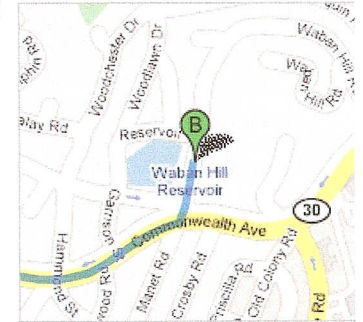

Mt. Alvernia

Start **920 Trapelo Rd**
Waltham, MA 02452
 End **20 Manet Rd**
Chestnut Hill, MA 02467
 Travel **7.8 mi – about 22 mins**

A 920 Trapelo Rd
 Waltham, MA 02452

Drive: 7.8 mi – about 22 mins

- | | | |
|----|---|------------------|
| 1. | Head southeast on Trapelo Rd toward Gilman Rd | 2.7 mi
7 mins |
| ➔ | 2. Turn right at White St | 0.5 mi
1 min |
| 3. | Continue on Waverley Ave | 0.8 mi
2 mins |
| ⬅ | 4. Turn left at Main St/US-20 | 0.5 mi
2 mins |
| ➔ | 5. Turn right at Galen St/RT-16
Continue to follow Galen St | 0.6 mi
2 mins |
| ➔ | 6. Slight right at Washington St | 0.2 mi |
| ⬅ | 7. Slight left toward Centre St | 0.1 mi
1 min |
| ➔ | 8. Slight right at Centre St | 1.5 mi
4 mins |
| ⬅ | 9. Turn left at Commonwealth Ave/RT-30 | 0.9 mi
2 mins |
| ⬅ | 10. Turn left at Manet Rd | 453 ft
1 min |

Overview

Start

End

Map data ©2007 NAVTEQ™

B 20 Manet Rd
 Chestnut Hill, MA 02467

These directions are for planning purposes only. You may find that construction projects, traffic, or other events may cause road conditions to differ from the map results.